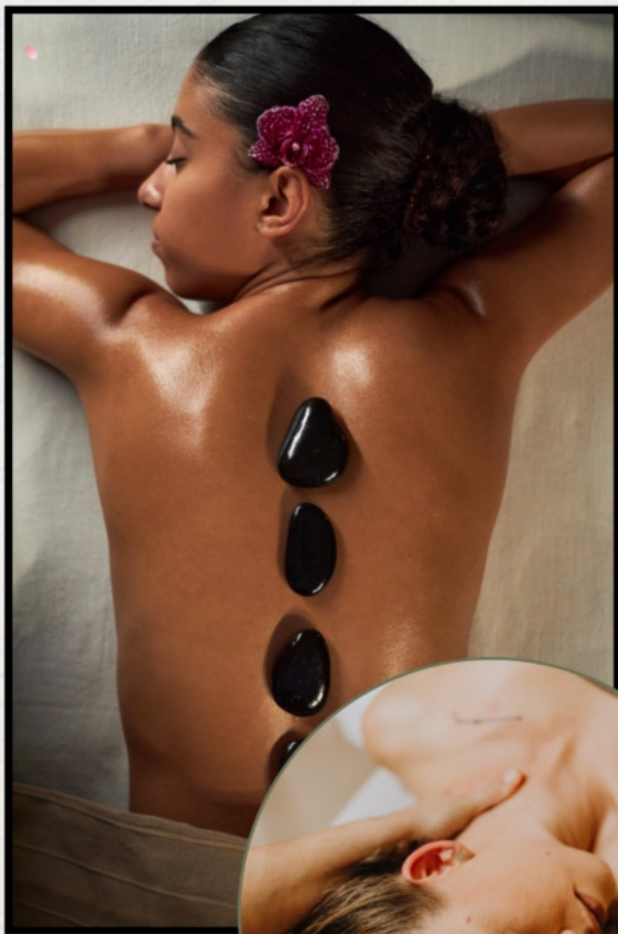

# ONCE UPON A TIME IN MAUI

A LUXURIOUS MAUI-INSPIRED EXPERIENCE CREATED TO  
RELAX THE BODY, CALM THE MIND, AND NOURISH THE  
SPIRIT.

CHOOSE YOUR MASSAGE:  
AN 80 MINUTE LOMI LOMI  
MASSAGE

OR

AN 80 MINUTE MAKANA  
SWEDISH MASSAGE